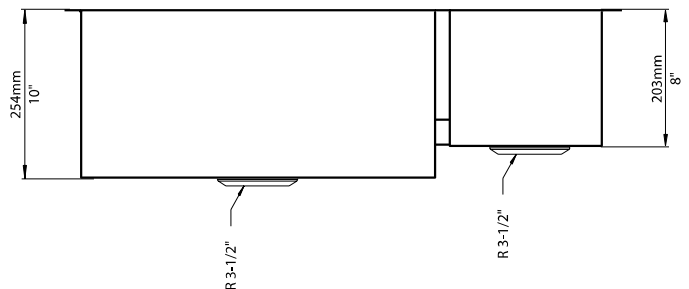

#### FEATURES

- Required outside cabinet: 36"
- 18 gauge, 304 series stainless steel
- 18/10 chrome/nickel content
- Stylish drain grooves for improved functionality
- Satin Polished Finish
- Sound deadening pads
- Rear drain placement
- 10mm radius corners

#### NOMINAL DIMENSIONS

Model 516218 shown

OVERALL	CUT OUT SIZE	BOWL DEPTHS		DRAIN
		LEFT	RIGHT	
33" x 18"	Template provided with approximate 1/8" reveal	10"	8"	3-1/2"

DXF cutout templates available on our website.