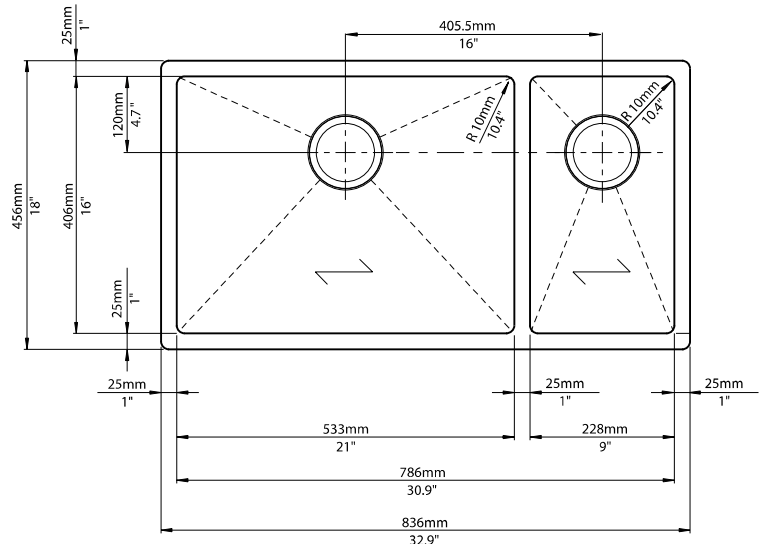

#### FEATURES

- Required outside cabinet: 36"
- 18 gauge, 304 series stainless steel
- 18/10 chrome/nickel content
- Stylish drain grooves for improved functionality
- Satin Polished Finish
- Sound deadening pads
- Rear drain placement
- 10mm radius corners

#### NOMINAL DIMENSIONS

Model 516218 shown

OVERALL	CUT OUT SIZE	BOWL DEPTHS		DRAIN
		LEFT	RIGHT	
33" x 18"	Template provided with approximate 1/8" reveal	10"	8"	3-1/2"

DXF cutout templates available on our website.